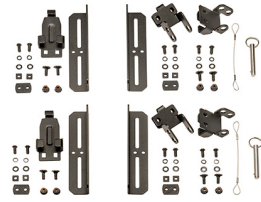

RFMT2
Cargo Case Roof Mount Kit