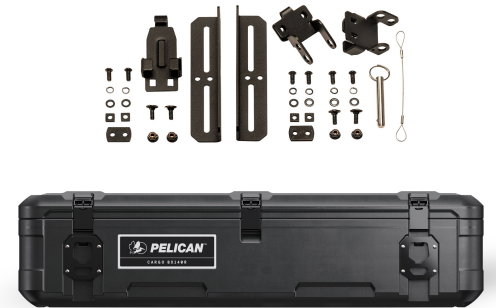

Pelican

25 Farley Ave., Torrance, CA 90505 USA • Phone: (310) 326-4700 • (800) 473-5422 • Fax: (310) 326-3311
sales@pelican.com • www.pelican.com

Document created on 05-26-26

OLB

Cargo

Overlanding Bundle

Get ready to hit the trails with the Overlanding Bundle, featuring the BX90R or BX140R rooftop mounted Cargo case and Pelican's universal rooftop Cargo mount that installs with no drilling required. Securely store your recovery gear, tools, and sleeping bags on your aftermarket roof rack to keep them easily accessible for your next adventure. Don't let limited space hold you back - bring everything you need with the rugged and reliable Overlanding Bundle.

- Bundle Includes:
  - BX140R Cargo Case
  - Roof Mount

DIMENSIONS

Interior (L×W×D)	41.75 x 19.00" x 8.75 (106 x 48.3 x 22.2 cm)
Exterior (L×W×D)	46.00 x 24.00" x 11.50 (116.8 x 61 x 29.2 cm)
Bottom Depth	8.10" (20.6 cm)
Int Volume	4.02 ft³ (0.114 m³)

MATERIALS

Body	Polyethylene
Latch	E-Coated Steel
O-Ring	EPDM

COLOURS

WEIGHT

Weight Empty	35.10 lbs (15.9 kg)
Roof Load Limit	50.00 lbs (22.7 kg)

TEMPERATURE

Minimum Temperature	-20°F (-28.9 °C)
Maximum Temperature	140°F (60 °C)

ACCESSORIES