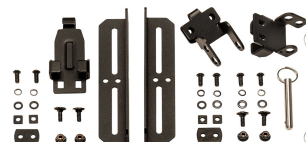

Get ready to hit the trails with the Overlanding Bundle, featuring the BX90R or BX140R rooftop mounted Cargo case and Pelican's universal rooftop Cargo mount that installs with no drilling required. Securely store your recovery gear, tools, and sleeping bags on your aftermarket roof rack to keep them easily accessible for your next adventure. Don't let limited space hold you back - bring everything you need with the rugged and reliable Overlanding Bundle.

- Bundle Includes:
 - BX140R Cargo Case
 - Roof Mount

DIMENSIONS

Interior (LxWxD)	41.75 x 19.00" x 8.75 (106 x 48.3 x 22.2 cm)
Exterior (LxWxD)	46.00 x 24.00" x 11.50 (116.8 x 61 x 29.2 cm)
Bottom Depth	8.10" (20.6 cm)
Int Volume	4.02 ft ³ (0.114 m ³)

MATERIALS

Body	Polyethylene
Latch	E-Coated Steel
O-Ring	EPDM

COLOURS

WEIGHT

Weight Empty	35.10 lbs (15.9 kg)
Roof Load Limit	50.00 lbs (22.7 kg)

TEMPERATURE

Minimum Temperature	-20°F (-28.9 °C)
Maximum Temperature	140°F (60 °C)