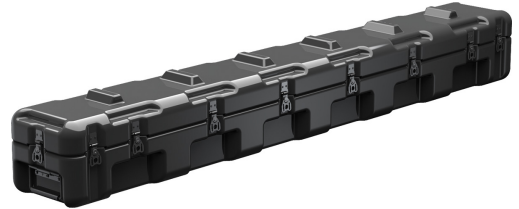

AL7007-0403AC

Trusted for over 40 years by the US Military, Single Lid Cases offer 20% more protective material in the edges and corners, where it is needed most, ensuring that valuable equipment is kept safe from any unforeseen elements. Available in several sizes, these cases are completely customizable with a wide range of bolt-on options like document holders, casters, humidity indicators and much more.

- Molded-in, tongue-in-groove gasketed parting lines for splash resistance and tight seals, even after impact
- Reinforced corners and edges for additional impact protection
- Molded-in ribs and corrugations for secure, non-slip stacking, columnar strength, and added protection
- Recessed hardware for extra protection
- Positive anti-shear locks, which prevent lid separation after impact, and reduce stress on hardware
- Patented molded-in metal inserts for catch and hinge attachment points, which provide strength and spread loads to the container
- One-piece construction, molded from lightweight, high-impact polyethylene

DIMENSIONS

Interior (LxWxD)	70.25 x 7.00" x 7.00 (178.4 x 17.8 x 17.8 cm)
Exterior (LxWxD)	73.25 x 10.00" x 9.75 (186.1 x 25.4 x 24.8 cm)
Lid Depth	3.00" (7.6 cm)
Bottom Depth	4.00" (10.2 cm)
Total Depth	7" (17.8 cm)
Int Volume	1.99 ft ³ (0.056 m ³)

MATERIALS

Body	RotoMolded Polyethylene
Latch	Steel (Nickel-black Plated)
O-Ring	Silicone Sponge
Foam	No Foam, empty case standard Optional PE and PU, 1 and 2 lb. options filled and lined
Purge Body	Aluminum
PRV Valve	.5 PSI Standard, Light Lift .25 PSI
Handle	Heavy Duty Injection Molded Standard
Optional Handles	Stainless Steel Passivate and Stainless Steel Black
Hardware	Yellow Carbon Steel Standard
Optional Hardware	Black Carbon Steel, Stainless Steel Passivate and Stainless Steel Black