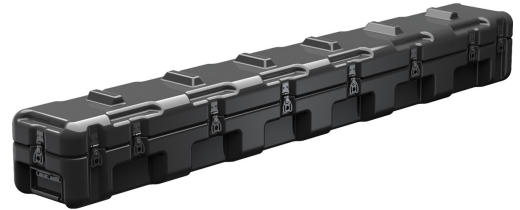

AL7007-0403AC

Trusted for over 40 years by the US Military, Single Lid Cases offer 20% more protective material in the edges and corners, where it is needed most, ensuring that valuable equipment is kept safe from any unforeseen elements. Available in several sizes, these cases are completely customizable with a wide range of bolt-on options like document holders, casters, humidity indicators and much more.

- Molded-in, tongue-in-groove gasketed parting lines for splash resistance and tight seals, even after impact
- Reinforced corners and edges for additional impact protection
- Molded-in ribs and corrugations for secure, non-slip stacking, columnar strength, and added protection
- Recessed hardware for extra protection
- Positive anti-shear locks, which prevent lid separation after impact, and reduce stress on hardware
- Patented molded-in metal inserts for catch and hinge attachment points, which provide strength and spread loads to the container
- One-piece construction, molded from lightweight, high-impact polyethylene

DIMENSIONS

Interior (LxWxD)	70.25 x 7.00" x 7.00 (178.4 x 17.8 x 17.8 cm)
Exterior (LxWxD)	73.25 x 10.00" x 9.75 (186.1 x 25.4 x 24.8 cm)
Lid Depth	3.00" (7.6 cm)
Bottom Depth	4.00" (10.2 cm)
Total Depth	7" (17.8 cm)
Int Volume	1.99 ft ³ (0.056 m ³)

MATERIALS

Body	RotoMolded Polyethylene
Latch	Steel (Nickel-black Plated)
O-Ring	Silicone Sponge
Foam	No Foam, empty case standard Optional PE and PU, 1 and 2 lb. options filled and lined
Purge Body	Aluminum
PRV Valve	.5 PSI Standard, Light Lift .25 PSI
Handle	Heavy Duty Injection Molded Standard
Optional Handles	Stainless Steel Passivate and Stainless Steel Black
Hardware	Yellow Carbon Steel Standard
Optional Hardware	Black Carbon Steel, Stainless Steel Passivate and Stainless Steel Black