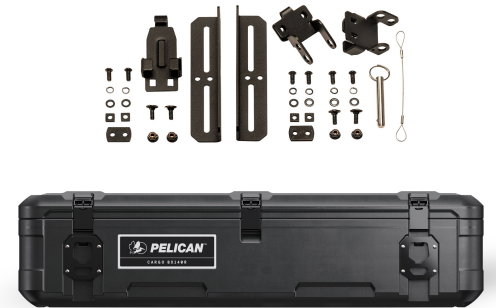

Pelican

251 Earl Ave., Torrance, CA 90505 USA • Phone: (310) 326-4700 • (800) 473-5422 • Fax: (310) 326-3311
sales@pelican.com • www.pelican.com

Document created on 05-26-26

OLB

Cargo

Overlanding Bundle

Get ready to hit the trails with the Overlanding Bundle, featuring the BX90R or BX140R rooftop mounted Cargo case and Pelican's universal rooftop Cargo mount that installs with no drilling required. Securely store your recovery gear, tools, and sleeping bags on your aftermarket roof rack to keep them easily accessible for your next adventure. Don't let limited space hold you back - bring everything you need with the rugged and reliable Overlanding Bundle.

- Bundle Includes:
  - BX140R Cargo Case
  - Roof Mount

DIMENSIONS

INTÉRIEUR	41.75 x 19.00" x 8.75 (106 x 48.3 x 22.2 cm)
EXTÉRIEUR	46.00 x 24.00" x 11.50 (116.8 x 61 x 29.2 cm)
profondeur fond	8.10" (20.6 cm)
volume intérieur	4.02 ft³ (0.114 m³)

MATÉRIAUX

corps	Polyethylene
loquet	E-Coated Steel
joint torique	EPDM

COULEURS

POIDS

poids sans mousse	35.10 lbs (15.9 kg)
Roof Load Limit	50.00 lbs (22.7 kg)

TEMPÉRATURE

température minimale	-20°F (-28.9 °C)
température maximale	140°F (60 °C)

ACCESSOIRES