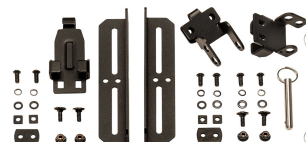

Get ready to hit the trails with the Overlanding Bundle, featuring the BX90R or BX140R rooftop mounted Cargo case and Pelican's universal rooftop Cargo mount that installs with no drilling required. Securely store your recovery gear, tools, and sleeping bags on your aftermarket roof rack to keep them easily accessible for your next adventure. Don't let limited space hold you back - bring everything you need with the rugged and reliable Overlanding Bundle.

- Bundle Includes:
 - BX140R Cargo Case
 - Roof Mount

DIMENSIONS

INTÉRIEUR	41.75 x 19.00" x 8.75 (106 x 48.3 x 22.2 cm)
EXTÉRIEUR	46.00 x 24.00" x 11.50 (116.8 x 61 x 29.2 cm)
profondeur fond	8.10" (20.6 cm)
volume intérieur	4.02 ft ³ (0.114 m ³)

MATÉRIAUX

corps	Polyethylene
loquet	E-Coated Steel
joint torique	EPDM

COULEURS

POIDS

poids sans mousse	35.10 lbs (15.9 kg)
Roof Load Limit	50.00 lbs (22.7 kg)

TEMPÉRATURE

température minimale	-20°F (-28.9 °C)
température maximale	140°F (60 °C)