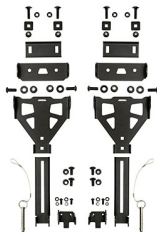

XBEDMT2
Cargo Case Cross-Bed Mount