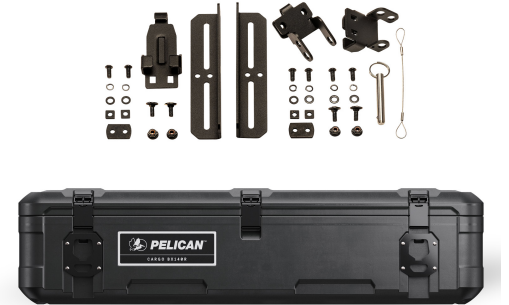

### Cargo

Overlanding Bundle

Get ready to hit the trails with the Overlanding Bundle, featuring the BX90R or BX140R rooftop mounted Cargo case and Pelican's universal rooftop Cargo mount that installs with no drilling required. Securely store your recovery gear, tools, and sleeping bags on your aftermarket roof rack to keep them easily accessible for your next adventure. Don't let limited space hold you back - bring everything you need with the rugged and reliable Overlanding Bundle.

- Bundle Includes:
  - BX140R Cargo Case
  - Roof Mount

## DIMENSIONS

<b>Interior (LxWxD)</b>	41.75 x 19.00" x 8.75 (106 x 48.3 x 22.2 cm)
<b>Exterior (LxWxD)</b>	46.00 x 24.00" x 11.50 (116.8 x 61 x 29.2 cm)
<b>Bottom Depth</b>	8.10" (20.6 cm)
<b>Int Volume</b>	4.02 ft <sup>3</sup> (0.114 m <sup>3</sup> )

## MATERIALS

<b>Body</b>	Polyethylene
<b>Latch</b>	E-Coated Steel
<b>O-Ring</b>	EPDM