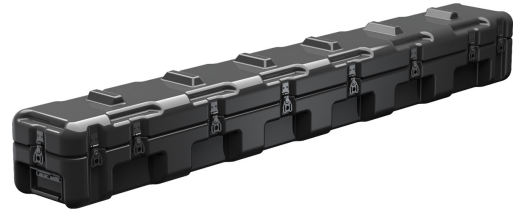

AL7007-0403AC

Trusted for over 40 years by the US Military, Single Lid Cases offer 20% more protective material in the edges and corners, where it is needed most, ensuring that valuable equipment is kept safe from any unforeseen elements. Available in several sizes, these cases are completely customizable with a wide range of bolt-on options like document holders, casters, humidity indicators and much more.

- Molded-in, tongue-in-groove gasketed parting lines for splash resistance and tight seals, even after impact
- Reinforced corners and edges for additional impact protection
- Molded-in ribs and corrugations for secure, non-slip stacking, columnar strength, and added protection
- Recessed hardware for extra protection
- Positive anti-shear locks, which prevent lid separation after impact, and reduce stress on hardware
- Patented molded-in metal inserts for catch and hinge attachment points, which provide strength and spread loads to the container
- One-piece construction, molded from lightweight, high-impact polyethylene

DIMENSIONS

Interior (LxWxD)	70.25 x 7.00" x 7.00 (178.4 x 17.8 x 17.8 cm)
Exterior (LxWxD)	73.25 x 10.00" x 9.75 (186.1 x 25.4 x 24.8 cm)
Lid Depth	3.00" (7.6 cm)
Bottom Depth	4.00" (10.2 cm)
Total Depth	7" (17.8 cm)
Int Volume	1.99 ft ³ (0.056 m ³)

MATERIALS

Body	RotoMolded Polyethylene
Latch	Steel (Nickel-black Plated)
O-Ring	Silicone Sponge
Foam	No Foam, empty case standard Optional PE and PU, 1 and 2 lb. options filled and lined
Purge Body	Aluminum
PRV Valve	.5 PSI Standard, Light Lift .25 PSI
Handle	Heavy Duty Injection Molded Standard
Optional Handles	Stainless Steel Passivate and Stainless Steel Black
Hardware	Yellow Carbon Steel Standard
Optional Hardware	Black Carbon Steel, Stainless Steel Passivate and Stainless Steel Black