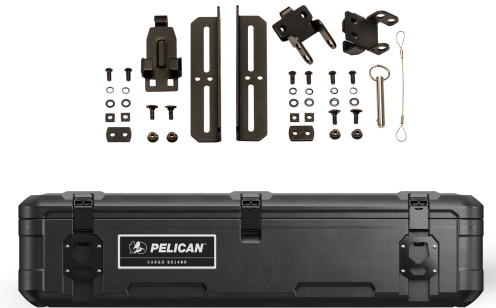

OLB

Cargo

Overlanding Bundle

Get ready to hit the trails with the Overlanding Bundle, featuring the BX90R or BX140R rooftop mounted Cargo case and Pelican's universal rooftop Cargo mount that installs with no drilling required. Securely store your recovery gear, tools, and sleeping bags on your aftermarket roof rack to keep them easily accessible for your next adventure. Don't let limited space hold you back - bring everything you need with the rugged and reliable Overlanding Bundle.

- Bundle Includes:
 - BX140R Cargo Case
 - Roof Mount

DIMENSIONES

INTERIOR	41.75 x 19.00" x 8.75 (106 x 48.3 x 22.2 cm)
EXTERIOR	46.00 x 24.00" x 11.50 (116.8 x 61 x 29.2 cm)
profundidad base	8.10" (20.6 cm)
volumen interior	4.02 ft ³ (0.114 m ³)

MATERIALES

cuerpo	Polyethylene
cierre	E-Coated Steel
anillo de sellado de neopreno	EPDM

COLORES

PESO

peso sin espuma	35.10 lbs (15.9 kg)
Roof Load Limit	50.00 lbs (22.7 kg)

LA TEMPERATURA

temperatura mínima	-20°F (-28.9 °C)
temperatura máxima	140°F (60 °C)