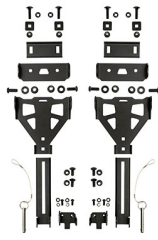

- Tie-down plates
- E-coated steel latches
- Mounting Kit Interface Plate
- Roto-molded construction
- Weather resistant and dustproof
- Heavy duty lay-flat handles
- Designed to securely mount in your truck bed using the Pelican Cargo Cross-Bed Mount (sold separately)

### DIMENSIONS

<b>Interior (L×W×D)</b>	36.80 x 12.25" x 13.20 (93.5 x 31.1 x 33.5 cm)
<b>Exterior (L×W×D)</b>	41.00 x 17.25" x 16.00 (104.1 x 43.8 x 40.6 cm)
<b>Bottom Depth</b>	12.60" (32 cm)
<b>Int Volume</b>	3.44 ft <sup>3</sup> (0.097 m <sup>3</sup> )
<b>Padlock Hole Diameter</b>	9/32" (22.9 cm)

### MATERIALS

<b>Body</b>	Polyethylene
<b>Latch</b>	E-Coated Steel
<b>O-Ring</b>	EPDM

### WEIGHT

<b>Weight Empty</b>	28.70 lbs (13 kg)
---------------------	-------------------