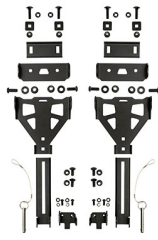

- Tie-down plates
- E-coated steel latches
- Mounting Kit Interface Plate
- Roto-molded construction
- Weather resistant and dustproof
- Heavy duty lay-flat handles
- Designed to securely mount in your truck bed using the Pelican Cargo Cross-Bed Mount (sold separately)

### DIMENSIONS

<b>Interior (L×W×D)</b>	42.80 x 16.25" x 17.20 (108.7 x 41.3 x 43.7 cm)
<b>Exterior (L×W×D)</b>	47.00 x 21.25" x 20.00 (119.4 x 54 x 50.8 cm)
<b>Bottom Depth</b>	16.60" (42.2 cm)
<b>Int Volume</b>	6.92 ft <sup>3</sup> (0.196 m <sup>3</sup> )
<b>Padlock Hole Diameter</b>	9/32" (22.9 cm)

### MATERIALS

<b>Body</b>	Polyethylene
<b>Latch</b>	E-Coated Steel
<b>O-Ring</b>	EPDM